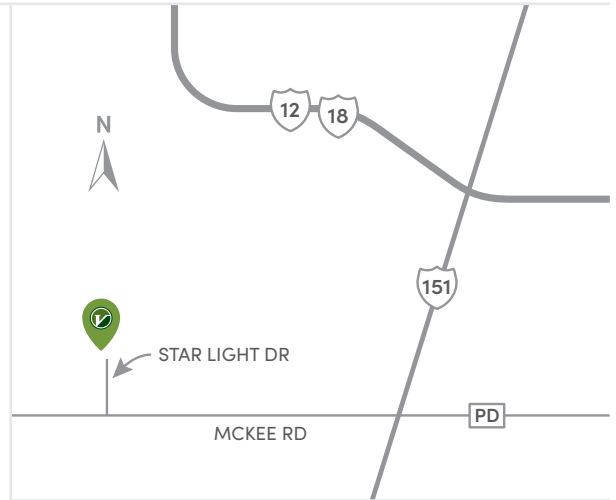

Photos are representative, not actual photos at Ardent Glen.

Directions

From Hwy 12/18 W, take exit 258 toward Hwy 151 S/18 W, take the exit toward McKee Road. Merge onto McKee Road and continue onto County Road PD/McKee Road. Turn right onto Star Light Drive.

Schools

1. Verona Area School District
2. Please contact the Verona Area School District for current zoning information.

Airport

- 30 minutes to Dane County Airport

Highways

- 8 min to Hwy 151/US-18
- 12 min to Hwy 12/18

Library

- 10 minutes to Verona Public Library

Shopping

- 7 minutes to Downtown Verona
- 13 minutes to West Towne Mall
- 19 minutes to Hilldale Shopping Center