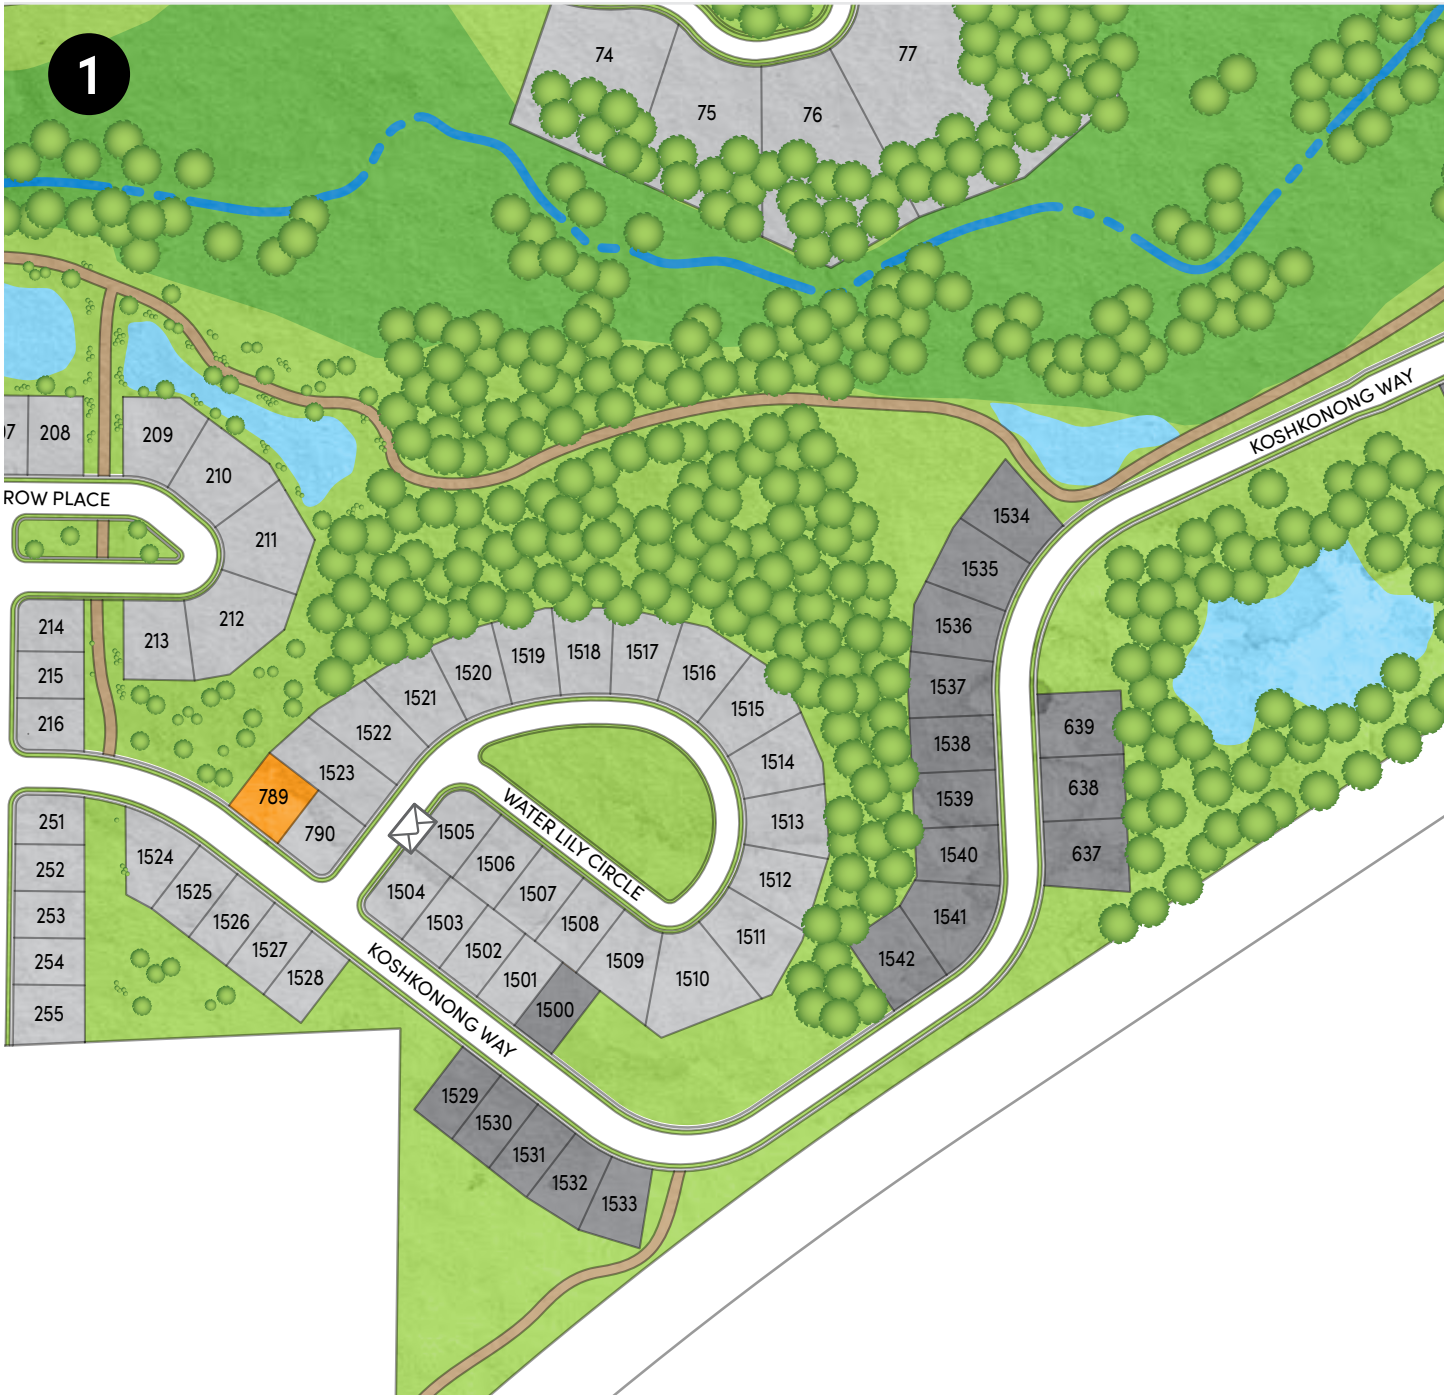

Smith's Crossing

Sun Prairie

- FURNISHED MODEL
- HOMESITE AVAILABLE
- CURRENT & UPCOMING MOVE-IN READY HOME
- CURRENT & UPCOMING MOVE-IN READY HAVEN HOME
- SOLD
- FUTURE PHASE

Trees and landscaping may vary. Trails/paths and park detail subject to change without notice.

Smith's Crossing

Sun Prairie

VERIDIAN
HOMES

- CURRENT & UPCOMING MOVE-IN READY HOMES
- HOMESITES AVAILABLE

- SOLD
- FUTURE PHASE
- CLUSTER BOX UNITS

- PAVED PATHS
- GRAVEL PATHS
- GRASS PATHS

Trees and landscaping may vary. Trails/paths and park detail subject to change without notice.

Trees and landscaping may vary. Trails/paths and park detail subject to change without notice.

Smith's Crossing

Sun Prairie

IN THIS INNOVATIVE SUN PRAIRIE NEIGHBORHOOD, we've taken some wise ideas from old-fashioned neighborhoods – things like wider sidewalks, narrower streets, loads of greenspaces, and plenty of community gathering places. The ideas intersect at a place called Smith's Crossing. Stop by for a visit. We're guessing you'll want to stay for a decade or so. Smith's Crossing also features a brand new YMCA and Sun Prairie's newest school, Creekside Elementary. All within walking distance!

Airport

- 10 minutes from Dane County Regional Airport

Shopping

- 3 minutes from Target
- 5 minutes from downtown Sun Prairie shopping
- 7 minutes from East Towne Mall