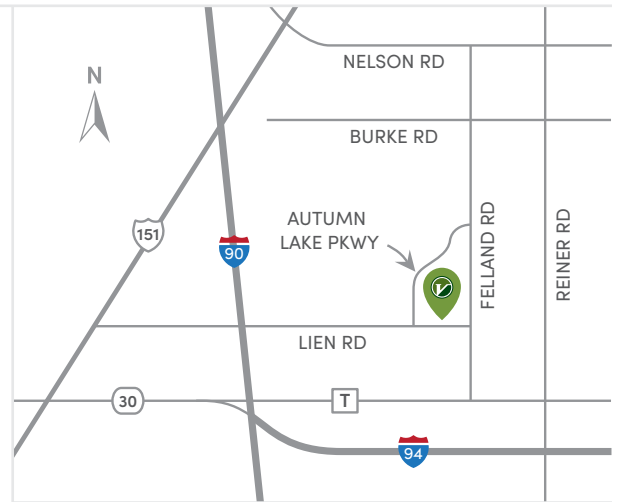

Village at Autumn Lake

East Madison

WHAT DO YOU THINK OF WHEN YOU HEAR LAKEFRONT LIVING? Maybe you envision sitting in an Adirondack chair whilst roasting a marshmallow over your fire pit. Or, maybe you are floating along in your kayak, listening to birds chirping. No you're not dehydrated. It's not a mirage. There really is a gorgeous lake at the Village at Autumn Lake. Want a shoreline in your backyard? Do you see a dog park in your future? Maybe just walk along some peaceful trails with your family? This is our reality. It can be yours too.

Furnished Model

1803 Autumn Lake Parkway, Madison, WI 53718

Directions

Head north on I-39N/I-90W toward I-94, take exit 135C, go right on High Crossing Boulevard, turn right on City View Drive, left on Burke Road, right on Felland Road and right on Lien Road.

Airport

- 9 minutes from Dane County Regional Airport

Shopping

- 3 minutes from East Towne Mall
- 11 minutes from Downtown Sun Prairie
- 15 minutes from Downtown Madison